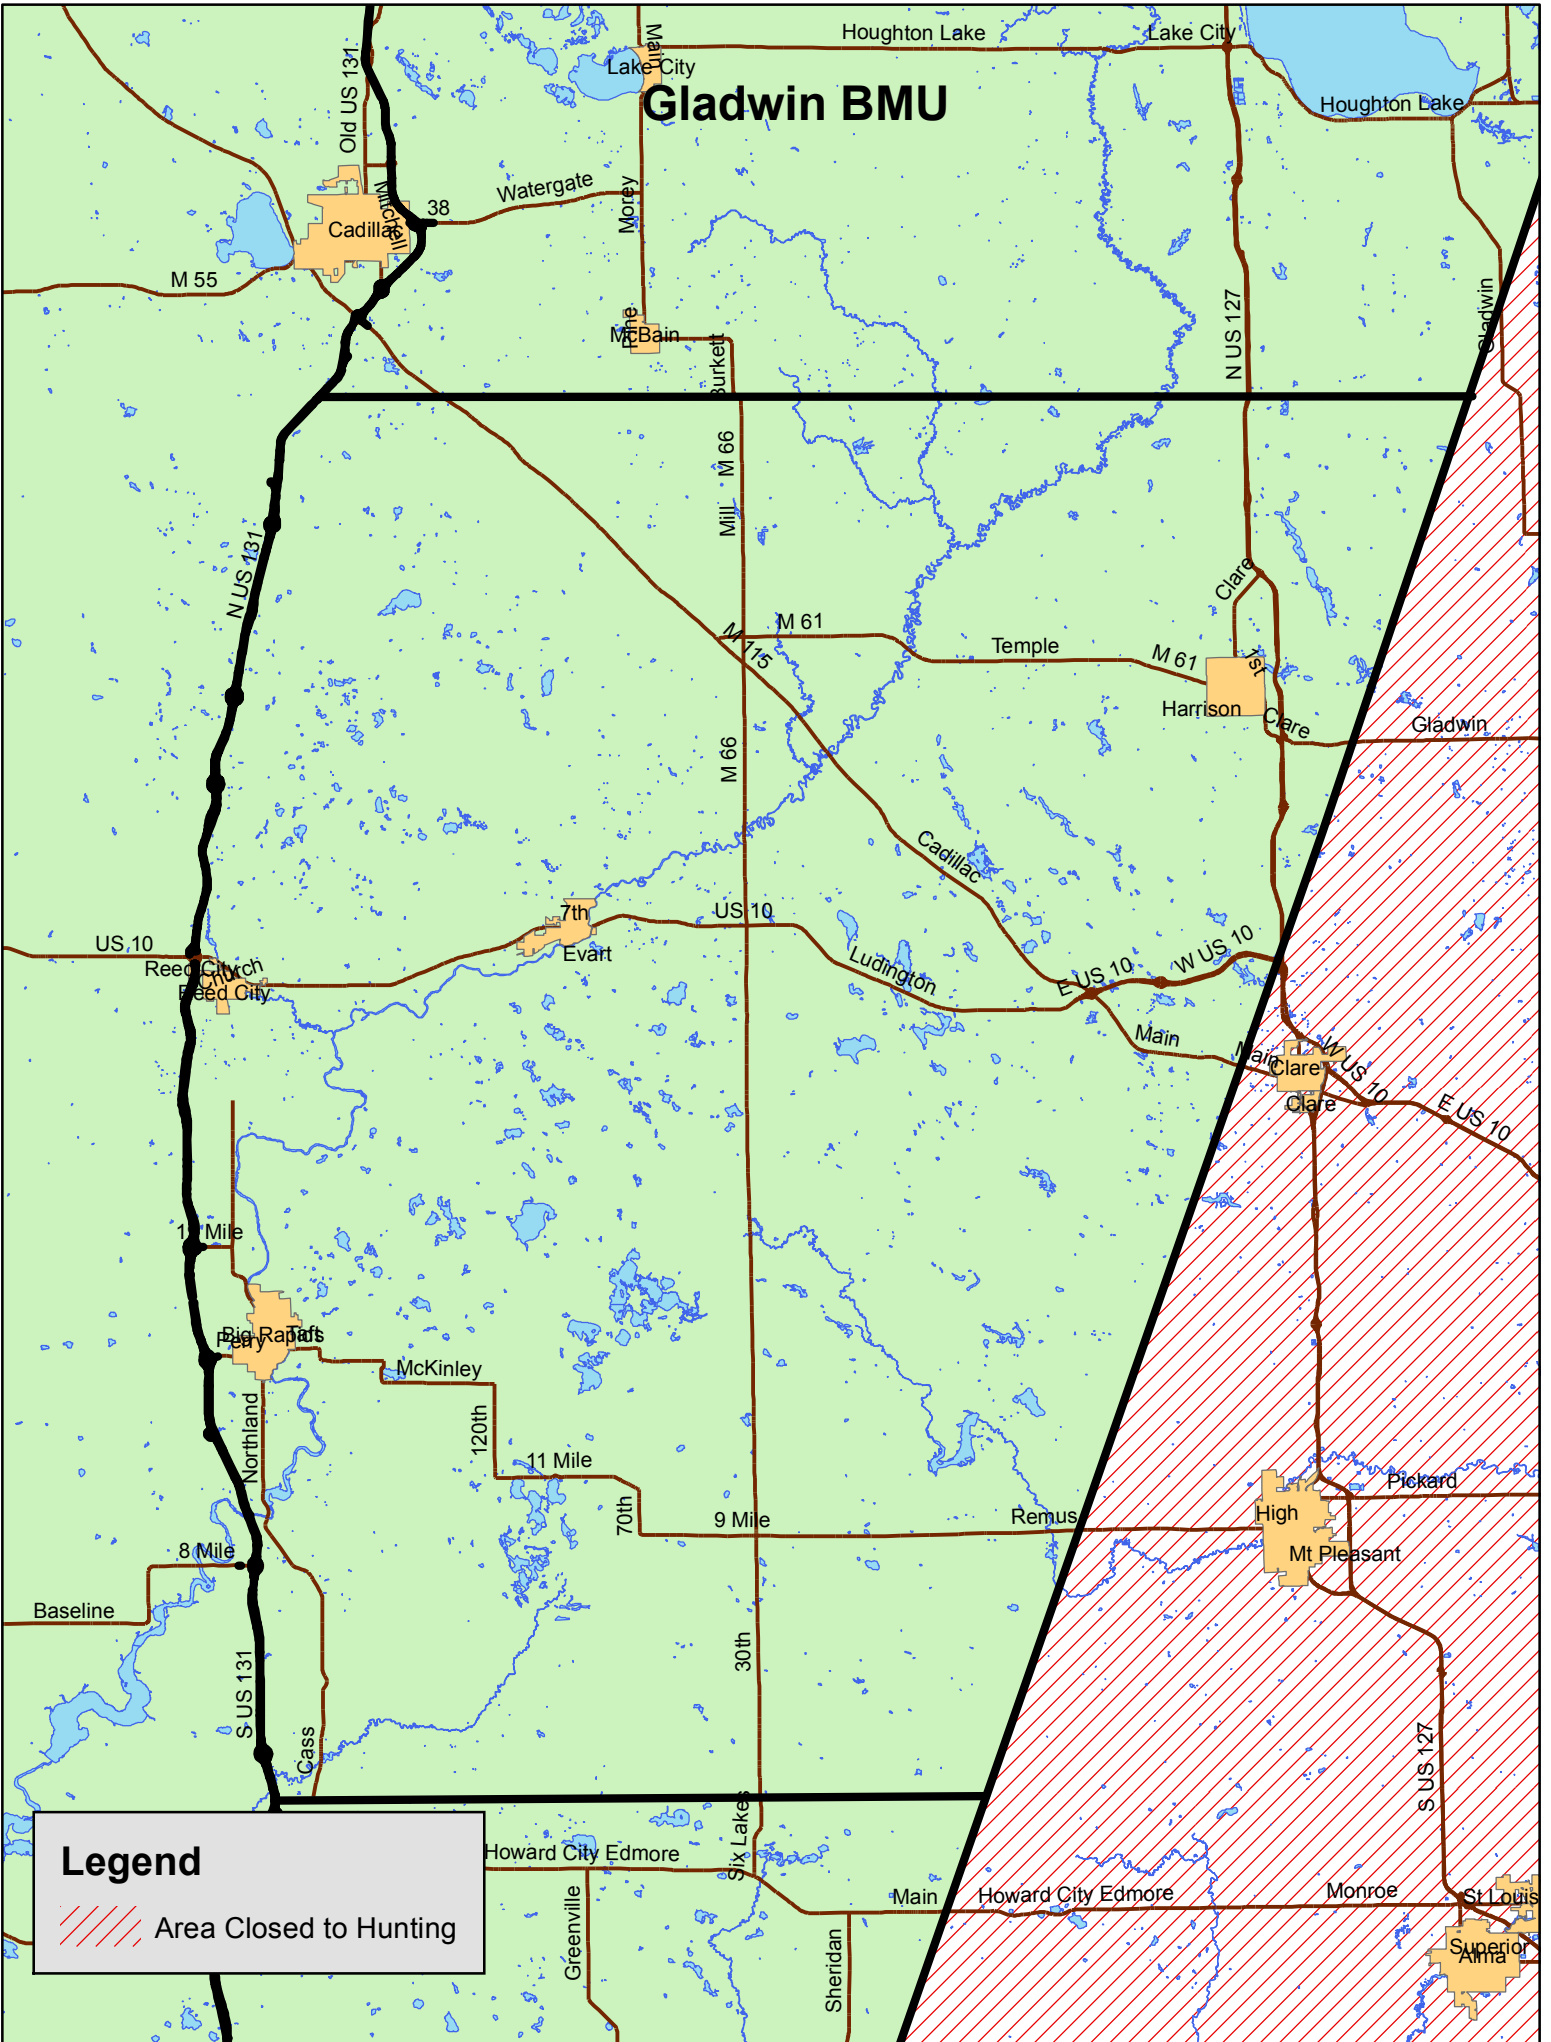

Gladwin BMU

Legend

 Area Closed to Hunting